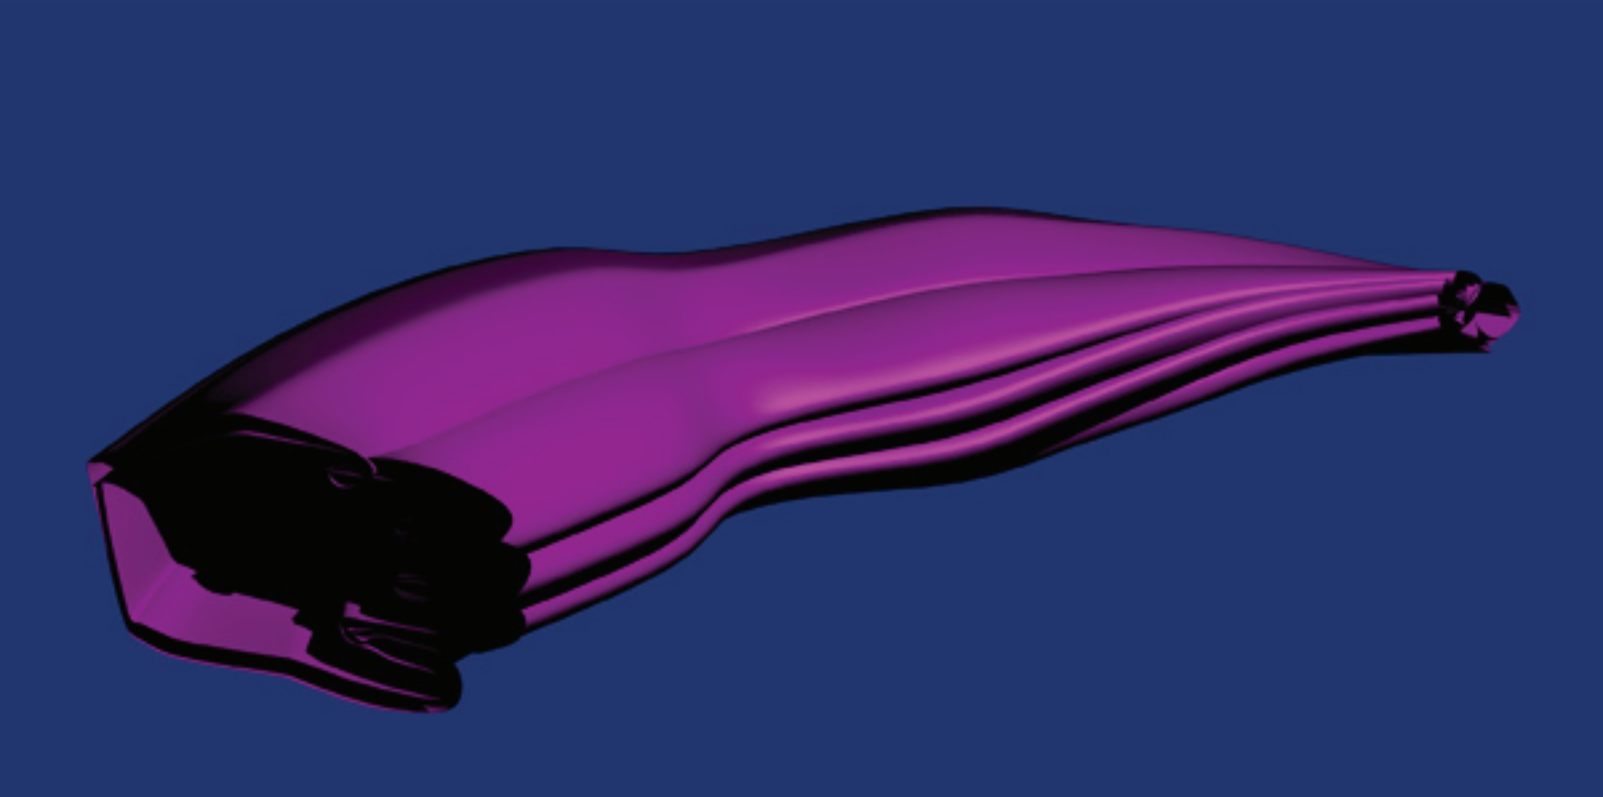

Untitled (Float/Fall/Sink/Fly)
Media: Archival Kodak Metallic C-Type Print
Dimensions: 60"x30" (ed. of 3)