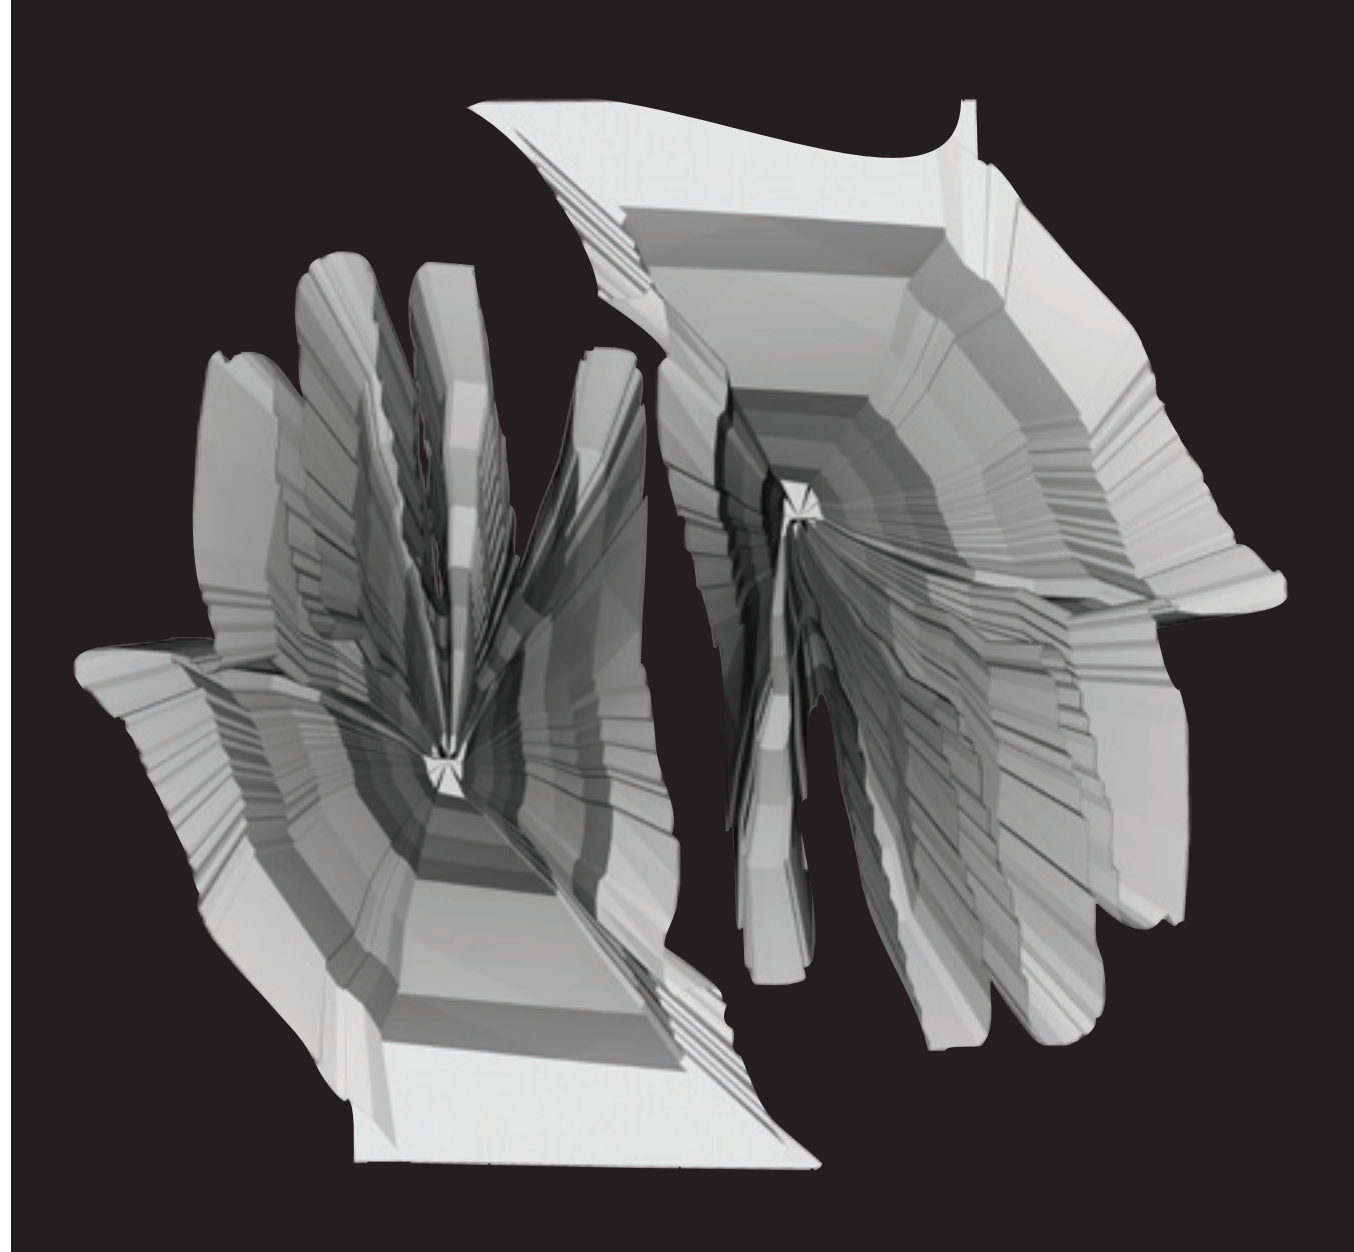

Untitled: Yin or Yang (on black)
Media: Archival Fuji Flex Super-Gloss C-Type Print
Dimensions: 16"x16" (ed. of 8)

Roots / Plateaus

Laser-cut Plywood & MDF, Plastic Figures
Dimensions Variable

Untitled (Float/Fall/Sink/Fly)
Media: Archival Kodak Metallic C-Type Print
Dimensions: 60"x30" (ed. of 3)